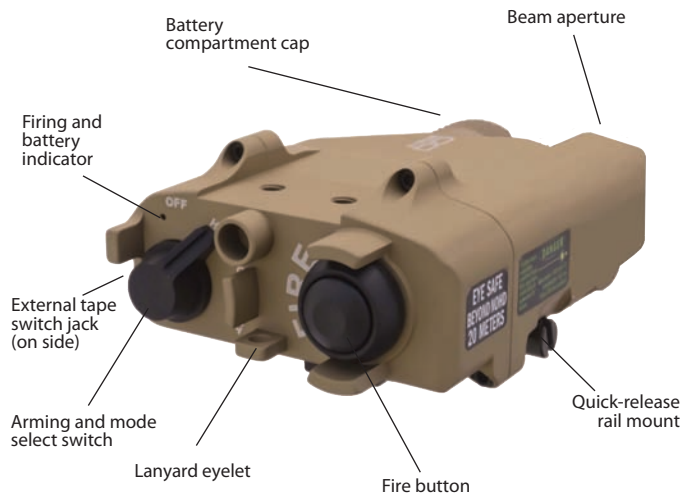

ALFALIGHT™

GLD-2

Green Laser Designator

PRELIMINARY

**Reliable power from
-20°C to +50°C**

**330 mW green
laser light**

**Consistent power over full
temperature range**

Weapons-mountable

PRELIMINARY

PRODUCT SPECIFICATION

Alfalight GLD-002-STD

Key Features

- 330 mW of optical power
- Operating range of -20°C to $+50^{\circ}\text{C}$
- 2 hour battery life
- Rugged, sealed housing
- Meets MIL-STD-810G

Key specifications

Power	330 mW (nominal)
Wavelength	532 nm
Operating temp	-20 to $+50^{\circ}\text{C}$ (-4 to 122°F)
Operating mode	CW (continuous-on), slow pulse (2 Hz), fast pulse (10 Hz)
Size	$110 \times 65 \times 28$ mm
Weight	<225 g including rail mount, batteries, cap, az-el adjusters

Package

Housing	Aluminum, desert tan color Fully sealed
Mode / safety switch	Rotary switch: enable/disable and mode selection
Actuation	Momentary fingertip dome switch Remote tapeswitch jack; long tapeswitch included
Indicator	Recessed tri-color LED
Protective cap	Integrated bikini-style protective cover
Mounting	Thumbscrew-actuated integrated rapid-action Picatinny (MIL-STD-1913) rail clamp