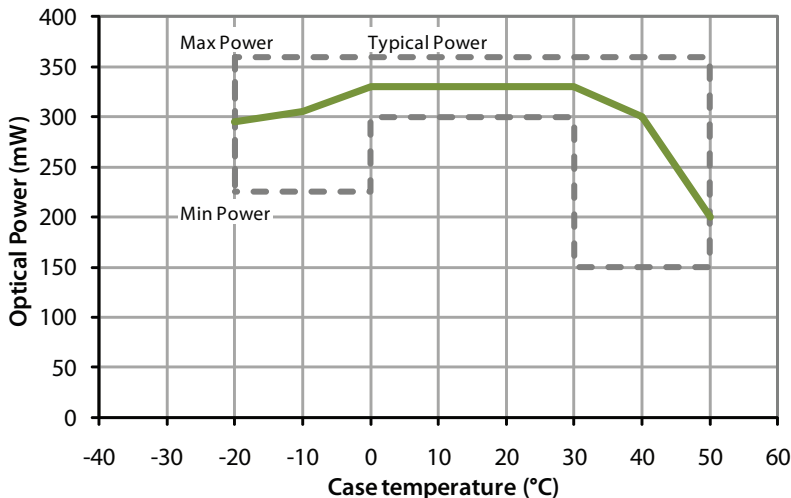

PRELIMINARY

PRODUCT SPECIFICATION

Alfalight GLD-002-STD

Key Features

- 330 mW of optical power
- Operating range of -20°C to $+50^{\circ}\text{C}$
- 2 hour battery life
- Rugged, sealed housing
- Meets MIL-STD-810G

Key specifications

Power	330 mW (nominal)
Wavelength	532 nm
Operating temp	-20 to $+50^{\circ}\text{C}$ (-4 to 122°F)
Operating mode	CW (continuous-on), slow pulse (2 Hz), fast pulse (10 Hz)
Size	$110 \times 65 \times 28$ mm
Weight	<225 g including rail mount, batteries, cap, az-el adjusters